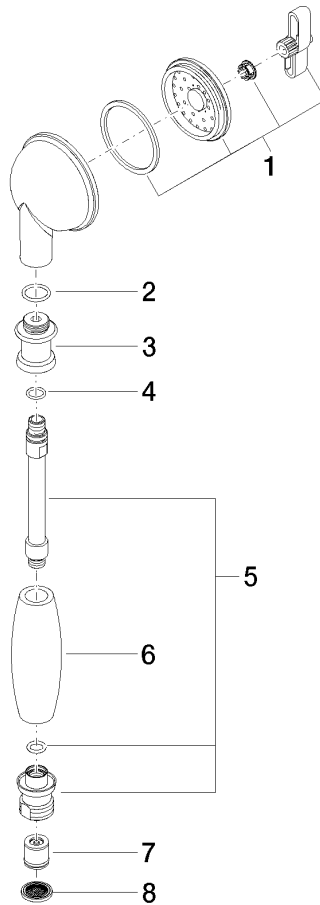

ST 050 200 1360

- slide bar
- Pipe diameter 18 mm
- rosette Ø 60 mm
- gauge 850 mm
- metal shower hose 1750mm with integrated anti-twist protection
- shower hose connector 1/2"
- COMPACT RAIN, max. flow rate 9 l/min (at 3 bar)
- spray head Ø 64mm
- This product can help a building meet the requirements of Green Building Rating Systems, e.g. LEED®, BREEAM®, DGNB

ST 050 200 1360

mm [inches]

**Flow rate chart**

**Certificates**

WRAS\_1809019. LGA\_8492.

ST 050 200 1360

Parts for other finishes can be found here: [Chrome](#)

**Spare parts list**

No.	Item Number	Name	Quantity used	Delivery time
1	90 12 01 010 00 90	set	1	2
2	09 14 10 069 90	seal	1	2
3	09 24 04 059 20-08	nipple	1	40
4	09 14 10 042 90	seal	1	2
5	90 28 22 033 00-08	insert	1	-
Spare part can no longer be ordered, please order the replacement item				
6	11 167 820 60	handle	1	2
7	09 23 01 077 90	flow reducer	1	2
8	09 23 01 039 90	sieve	1	2

ST 050 200 1360

- slide bar
- Pipe diameter 18 mm
- rosette Ø 60 mm
- gauge 850 mm
- metal shower hose 1750mm with integrated anti-twist protection
- shower hose connector 1/2"

This article does not include a hand shower!