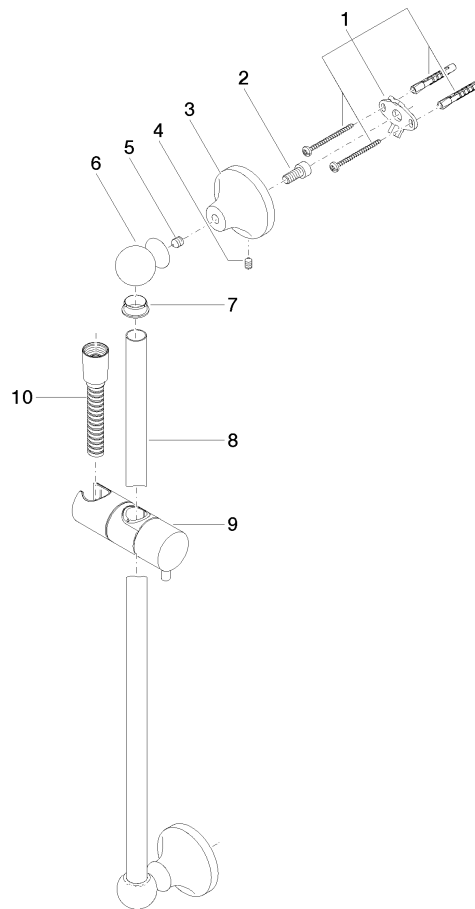

ST 050 200 1360

- slide bar
- Pipe diameter 18 mm
- rosette Ø 60 mm
- gauge 850 mm
- metal shower hose 1750mm with integrated anti-twist protection
- shower hose connector 1/2"
- COMPACT RAIN, max. flow rate 9 l/min (at 3 bar)
- spray head Ø 64mm
- This product can help a building meet the requirements of Green Building Rating Systems, e.g. LEED®, BREEAM®, DGNB

ST 050 200 1360

- slide bar
- Pipe diameter 18 mm
- rosette Ø 60 mm
- gauge 850 mm
- metal shower hose 1750mm with integrated anti-twist protection
- shower hose connector 1/2"

This article does not include a hand shower!

**Required miscellaneous**

	<b>MADISON Hand shower - Platinum</b> •spray head Ø 95mm •Hand shower see page {PAGE} •Three settings: COMPACT RAIN, COMPACT SOFT FLOW, COMPACT AQUAPRESSURE FLOW, max. flow rate l/min (at 3 bar)	28 002 978-08
---	---	---------------

**Spare parts list**

No.	Item Number	Name	Quantity used	Delivery time
1	90 17 20 708 00 90	fixing set	2	2
2	09 30 30 048 90	screw	2	2
3	09 17 20 016-08	holder	2	40
4	09 31 11 144 90	pin	2	2
5	09 31 11 002 90	pin	2	2
6	09 21 40 020-08	connection	2	60
7	09 18 40 009 90	sleeve	2	2
8	08 28 22 596-08	pipe	1	40
9	12 580 970-08	Slide unit - Platinum	1	40
10	28 204 970-08	Metal shower hose 1/2" x 1/2" x 1750 mm - Platinum	1	40